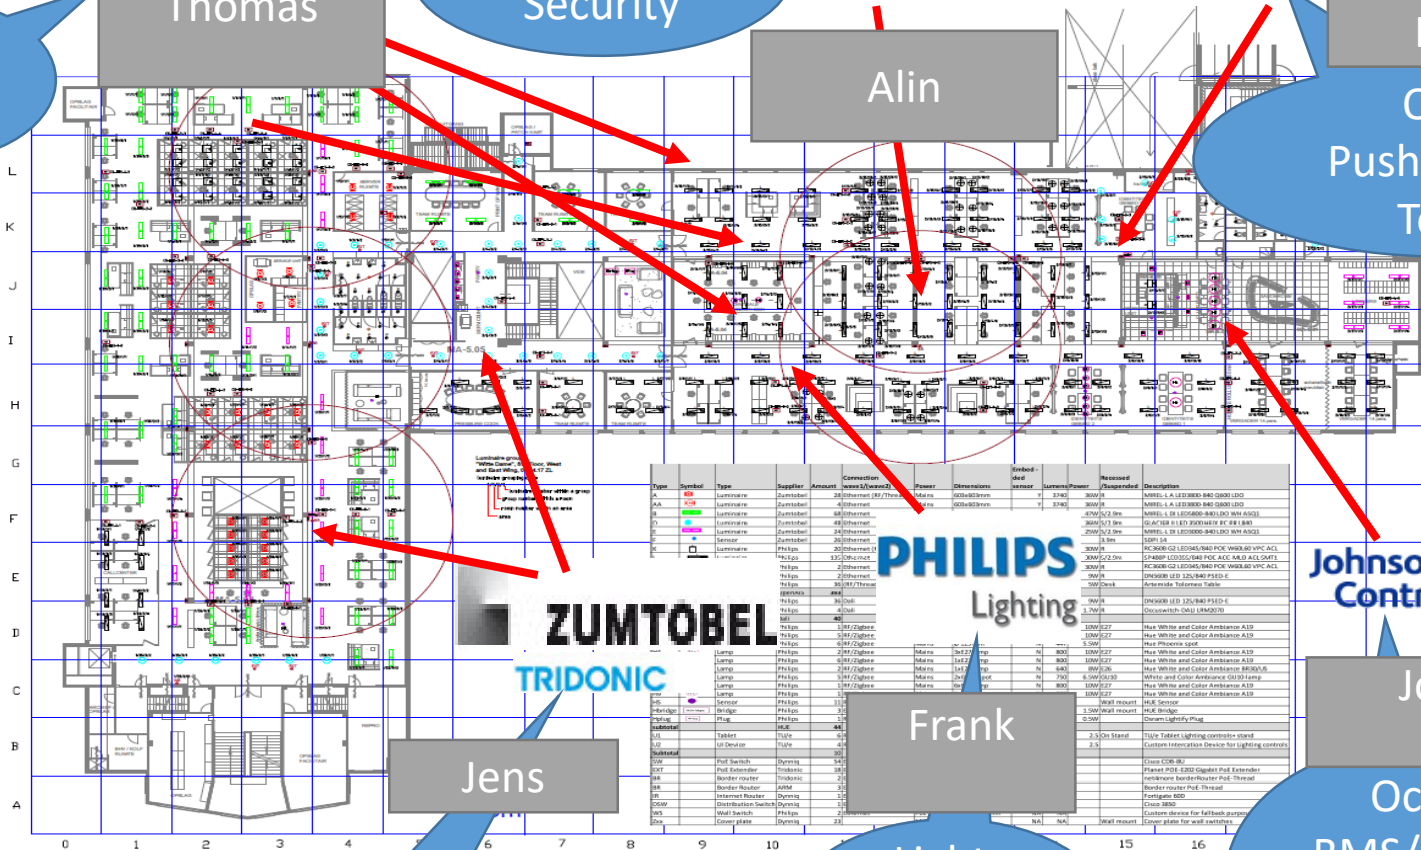

OOB Push to DIM Tools

QR Scene Blinds

Alin

Type	Symbol	Type	Supplier	Amount	Connection	Power	Dimensions	Unit of measure	Notes/Power	Prepared	Description
A	LED	Lampinaire	Dornbracht	28	Interneer 187/27mm	Maxima	100x100x30mm	1	3000lm		MIRRELLA LED 1800000 180 3000 LDD
A.1	LED	Lampinaire	Dornbracht	40	Interneer	Maxima	100x100x30mm	1	3000lm		MIRRELLA LED 1800000 180 3000 LDD
B	LED	Lampinaire	Dornbracht	48	Interneer	Maxima	100x100x30mm	1	3000lm		MIRRELLA LED 1800000 180 3000 LDD
B.1	LED	Lampinaire	Dornbracht	48	Interneer	Maxima	100x100x30mm	1	3000lm		MIRRELLA LED 1800000 180 3000 LDD
C	LED	Lampinaire	Dornbracht	24	Interneer	Maxima	100x100x30mm	1	3000lm		MIRRELLA LED 1800000 180 3000 LDD
D	LED	Lampinaire	Dornbracht	48	Interneer	Maxima	100x100x30mm	1	3000lm		MIRRELLA LED 1800000 180 3000 LDD
E	LED	Lampinaire	Dornbracht	48	Interneer	Maxima	100x100x30mm	1	3000lm		MIRRELLA LED 1800000 180 3000 LDD
F	LED	Lampinaire	Dornbracht	48	Interneer	Maxima	100x100x30mm	1	3000lm		MIRRELLA LED 1800000 180 3000 LDD
G	LED	Lampinaire	Dornbracht	48	Interneer	Maxima	100x100x30mm	1	3000lm		MIRRELLA LED 1800000 180 3000 LDD
H	LED	Lampinaire	Dornbracht	48	Interneer	Maxima	100x100x30mm	1	3000lm		MIRRELLA LED 1800000 180 3000 LDD
I	LED	Lampinaire	Dornbracht	48	Interneer	Maxima	100x100x30mm	1	3000lm		MIRRELLA LED 1800000 180 3000 LDD
J	LED	Lampinaire	Dornbracht	48	Interneer	Maxima	100x100x30mm	1	3000lm		MIRRELLA LED 1800000 180 3000 LDD
K	LED	Lampinaire	Dornbracht	48	Interneer	Maxima	100x100x30mm	1	3000lm		MIRRELLA LED 1800000 180 3000 LDD
L	LED	Lampinaire	Dornbracht	48	Interneer	Maxima	100x100x30mm	1	3000lm		MIRRELLA LED 1800000 180 3000 LDD